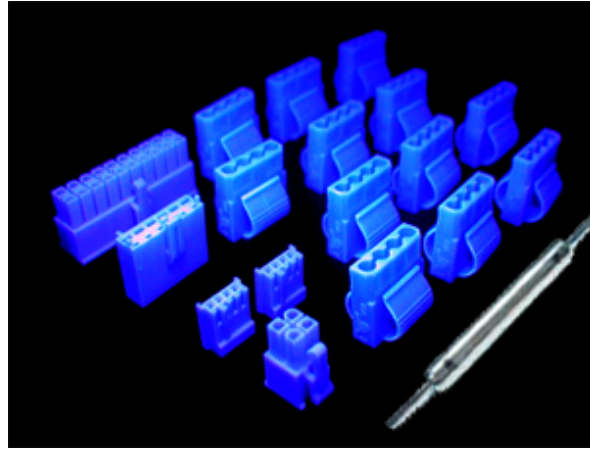

## Power Cable Mod Kits

Xprovider Technology

Model: HP-9000

### Feature:

- Colorful Connector Housing
- All PSU Housing in one Package.
- UV Reactived.
- Others Color on Request.
- Contain 20-pin ATX, Molex 4-pin, Floppy 4-pin, P4 and P6.
- UV Sleeving, please see CS-1000.

### Contains:

Description	Quantity
20-pin ATX Connector	1PC
Female Molex Connectors	12PCS
6-pin Auxillary Connector	1PC
4-pin 12v Pentium 4 Connector	1PC
4-pin Floppy Connectors	2PCS
Molex Pin Extractor	1PC