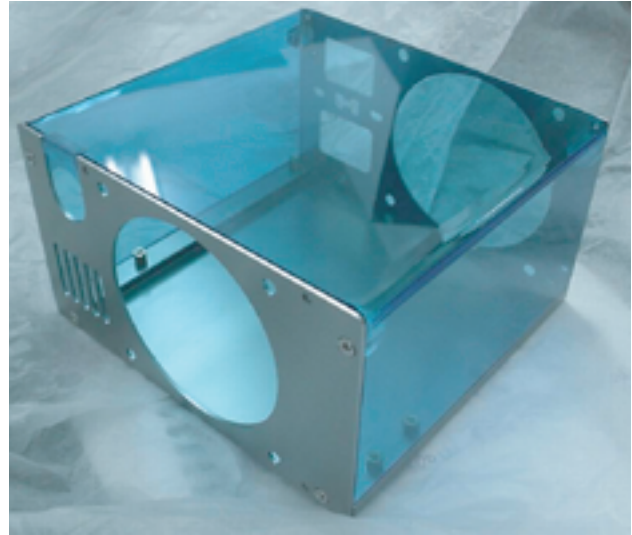

**Sky Roof Aluminun PSU Mod**  
Xprovider Technology

**Model: PS-3000**

**Feature:**

- Heavy duty construction.
- Sky Roof made from high quality crystal Acrylic.
- Aluminun Base Housing
- Include Acrylic upper cover and base housing.
- 12 CM Top fan hole on request.
- Acrylic cover available in Clear, Ocean Blue, Neon Green, Neon Clear or Neon Orange.
- Aluminun housing with fine Chrome Plated in black, gold or silver.
- Easy installation in 15 minutes.

**Specification:**

- Base Housing Material : Aluminun.
- Dimensions : 149 x 85 x 140mm (WxHxD).
- Acrylic Upper Cover Thickness : 3mm.
- Top Fan Hole : 8 CM, 12CM or None Fan Hole.
- Rear Fan Hole : 8 CM Fan Hole.
- Front Fan Hole : 8 CM Fan Hole or None.
- Aluminun Base Housing Color : Silver, Black or Gold.
- Acrylic Upper Cover Color : Clear, Ocean Blue, Neon Green, Neon Clear or Neon Orange.